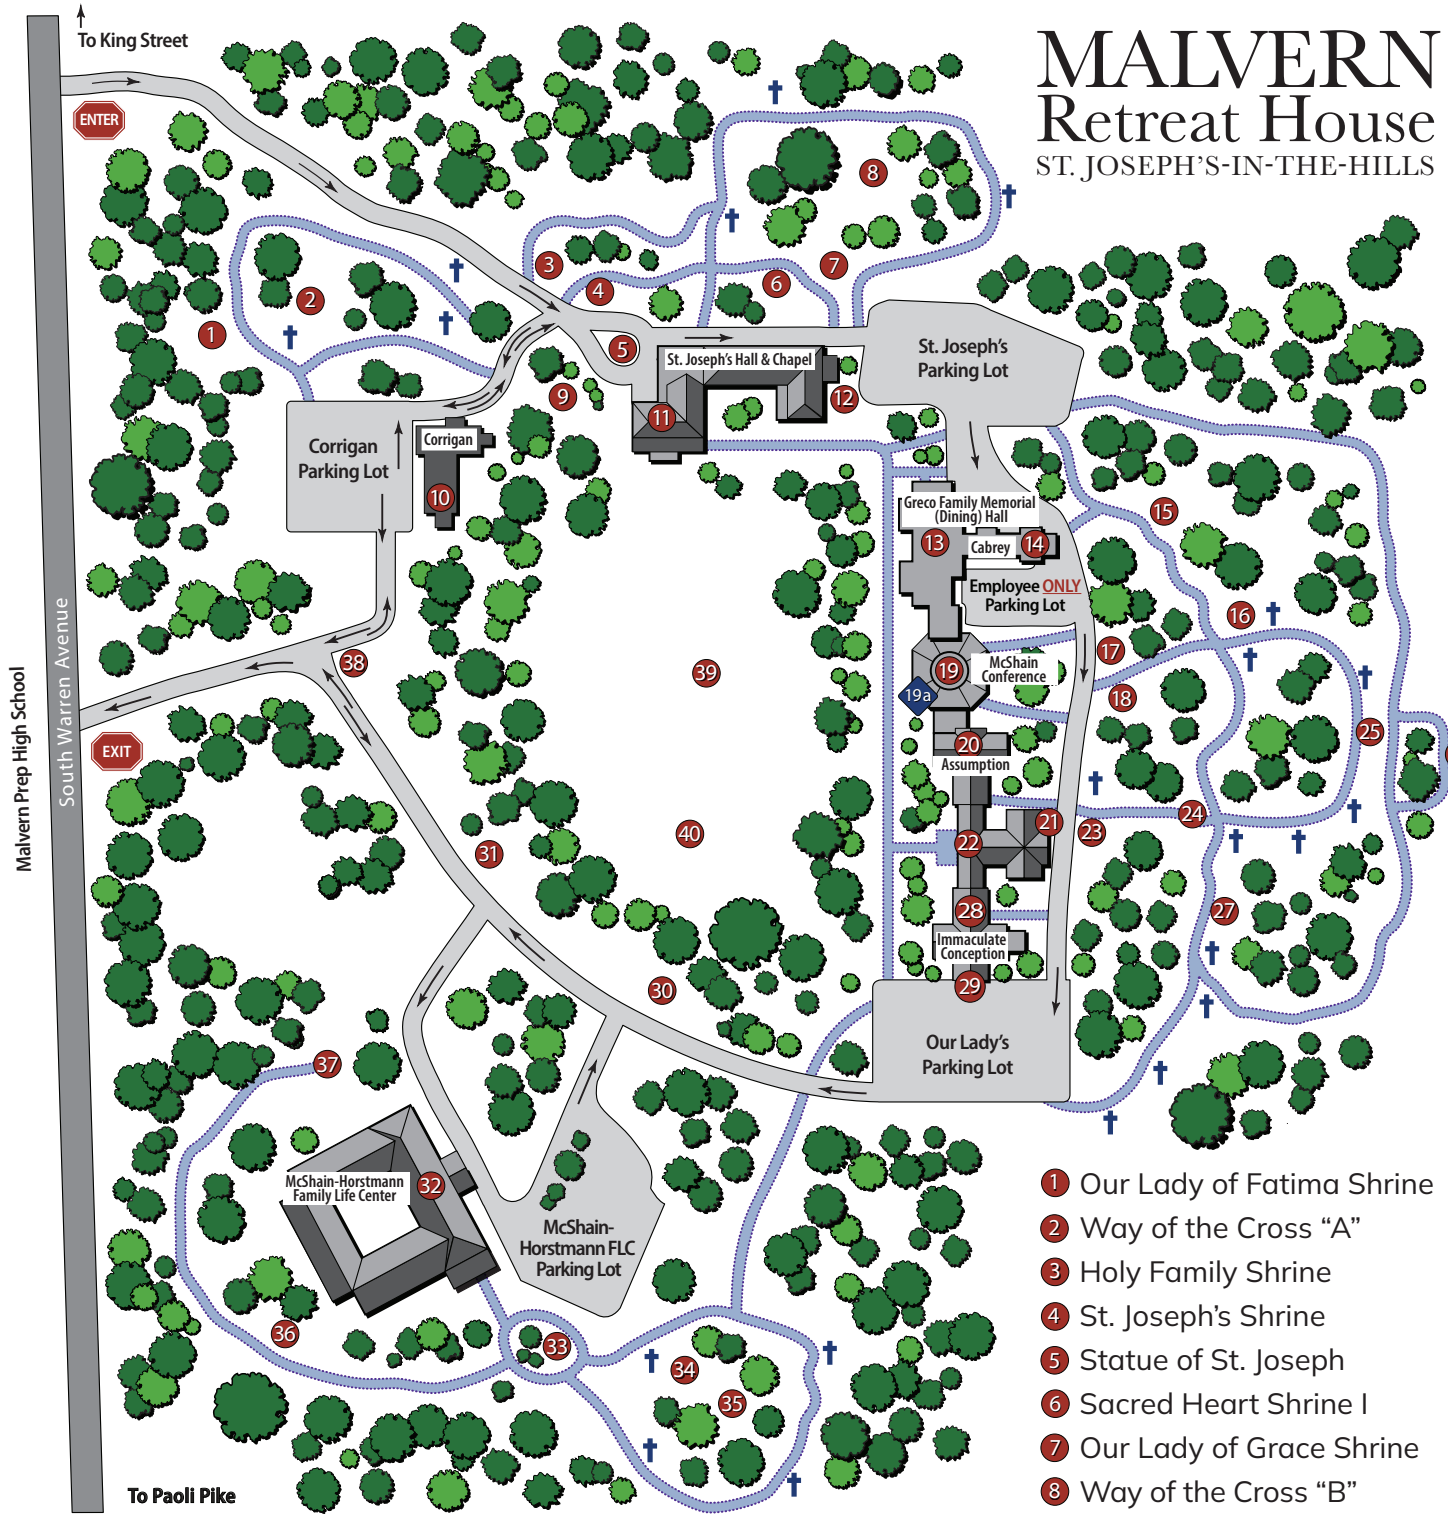

MALVERN Retreat House

ST. JOSEPH'S-IN-THE-HILLS

- 9 Former Retreat Masters' Grave
- 10 Corrigan Hall
- 11 St. Joseph's Hall & Chapel
- 12 Pieta
- 13 Greco Family Memorial (Dining) Hall
- 14 Cabrey Hall
- 15 Miraculous Metal Shrine
- 16 Woodland Chapel of Our Lady
- 17 Sacred Heart Shrine II
- 18 Way of the Cross "C"
- 19 McShain Conference Center
- 19a St. Carlo Acutis Shrine & Center for Eucharistic Encounter
- 20 Assumption Hall
- 21 Shrine of the Crucifixion
- 22 Our Lady's Library & Chapel
- 23 Our Lady of Grace Shrine
- 24 St. Joseph the Worker Shrine
- 25 The Overlook
- 26 Our Lady of Lourdes Grotto
- 27 Way of the Cross "D"
- 28 Immaculate Conception Hall
- 29 Gift Shop
- 30 Agony in the Garden Statue II
- 31 Shrine of the Crucifixion
- 32 McShain-Horstmann Family Life Center
- 33 Guardian Angel
- 34 FLC Stations of the Cross
- 35 Agony in the Garden Statue I
- 36 Our Lady of Guadalupe Shrine
- 37 Meditation Garden
- 38 Good Shepherd Statue
- 39 Malvern's Lawn
- 40 St. John Paul II Papal Cross

- 1 Our Lady of Fatima Shrine
- 2 Way of the Cross "A"
- 3 Holy Family Shrine
- 4 St. Joseph's Shrine
- 5 Statue of St. Joseph
- 6 Sacred Heart Shrine I
- 7 Our Lady of Grace Shrine
- 8 Way of the Cross "B"

Malvern Prep High School

To King Street

To Paoli Pike